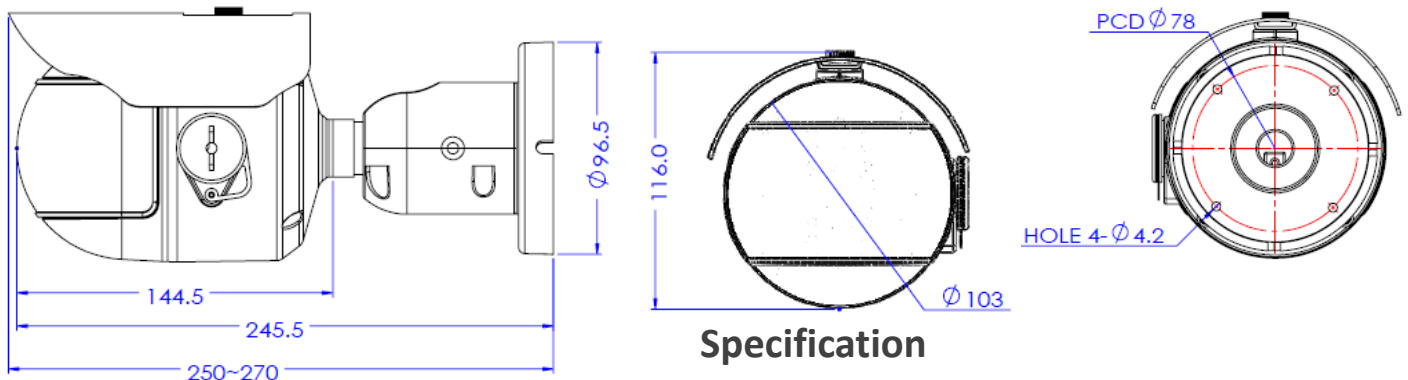

### Dimension (unit : mm)

CAMERA	
Image Sensor Resolution	1/3" 2M CMOS x 3ea
Total Pixels	5760(H) X 1080(V)
Focal Length	4.3mm, F2.0 X 3pcs
Lens Type	Fixed
IRIS Type	Auto Exposure
Field Angle (FOV)	62° X 3
Shutter Speed	Auto / Manual (1/30 ~ 1/32000), Anti-Flicker, Slow Shutter(1~1/5,1/7.5, 1/15)
MIN. Illumination	0.05Lux (Color), TBD (BW)
IR LEDS	N/A
Dynamic Range Conf.	HDR, True WDR
Dynamic Range	74.7dB
S/N Ratio	50dB
Pan / Tilt / Zoom	Digital Pan / Tilt
D&N	TDN(True day & Night)
Digital Noise Reduction	3D-DNR
Privacy Mask Support	4 Programmable Zone
AGC	Max 41dB
Other Image Processing	WDR(On / Off / HSBC) Configurable Exposure, White Balance, Sharpness TBD