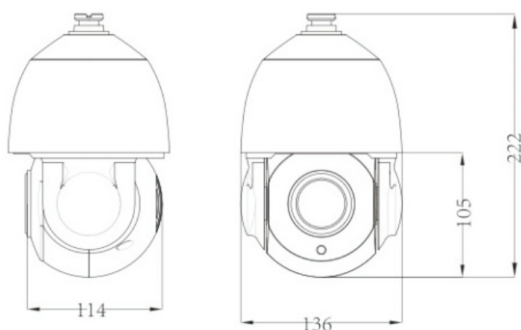

## 4" 20× 3MP Network IR HD High Speed Dome Camera

## Features

- 1 / 2.8" progressive CMOS, 20× optical zoom
- Auto iris, auto focus, auto white balance, BLC, digital WDR and 3D DNR
- HD network video output : 2048 × 1536 @30fps
- HD analog video output: AHD or TVI optional, 1920 × 1080 @30fps
- H.265 and H.264 image compression format
- TCP / IP, UDP, DHCP, DDNS, NTP, RTSP, SMTP, FTP, PPPoE, etc.
- SD card local storage, network remote storage
- Web GUI Menu
- Efficient IR array, low power consumption, up to 70m IR night view distance
- Built-in heat treatment device to lower the inside temperature and avoid fogging of the camera internal cover
- Using 3D intelligent position function through the DVR, client software and web client to realize tracking and amplification
- Power off memory — restoring the PTZ and lens status automatically to its previous status (the status before the dome is powered off) after the dome is powered on
- IP66 ingress protection; TVS 6KV lightning protection, surge protection
- 1 CH audio input and 1 CH audio output
- Precision motor driving, sensitive response, smoothly running, less than 0.1° precision error and no image floating at any speed
- Support home position function

## Dimensions