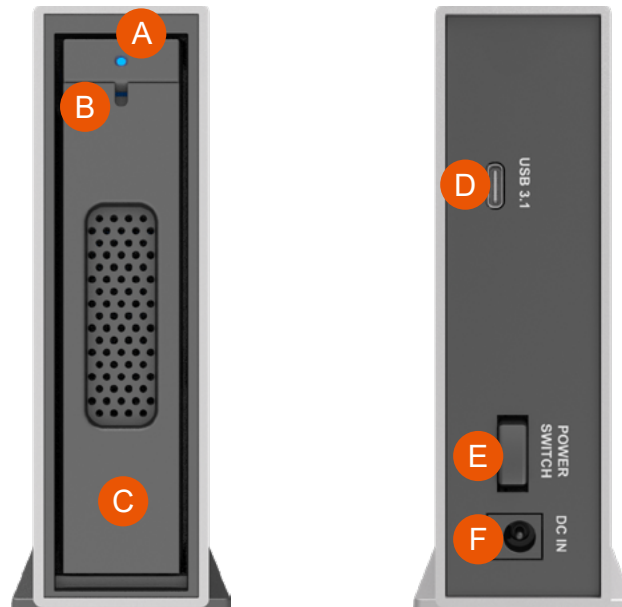

iTANK i310-B31

1-Bay 2.5"/3.5" SATA III HDD/SSD Storage

Comes with One USB 3.1 Gen2 Type-C port.

i310-B31 supports USB 3.1 Gen 2 protocol which gives you an up to 10Gbps data transfer rate. With easy and friendly to use features, you could easily use it for storage data and editing your huge photo galleries directly from your Notebook which supports USB 3.1 Gen 2, such like Macbook Pro.

The i310-B31 designed removable drive trays can accommodate 3.5" HDDs, 2.5" SSDs, and 2.5" HDDs (supporting a range of widths including 15~7 mm) and combine the convenience of external plug and play drives with the advantages in stability offered by internal drives, enabling you to enjoy the best of both worlds and increased mobility.

Features

1. External USB 3.1 Gen2 Drive Storage for macOS and Windows
2. USB 3.1 Gen 2 brings you up to 10Gbps high data transfer rate
3. Support USB Type-C interface, Plug and Play
4. Hot-Swappable Drive, support 1 x 3.5"/2.5" SATA HDD/SSD
5. Designed with Aluminum Construction for High Quality and Fast Heat Dissipation

- | | |
|---------------------------|---------------------------------|
| A. HDD access light | D. USB 3.1 Gen2 Type-C (10Gbps) |
| B. HDD tray ejection hole | E. Power switch |
| C. HDD tray handle | F. Power socket |